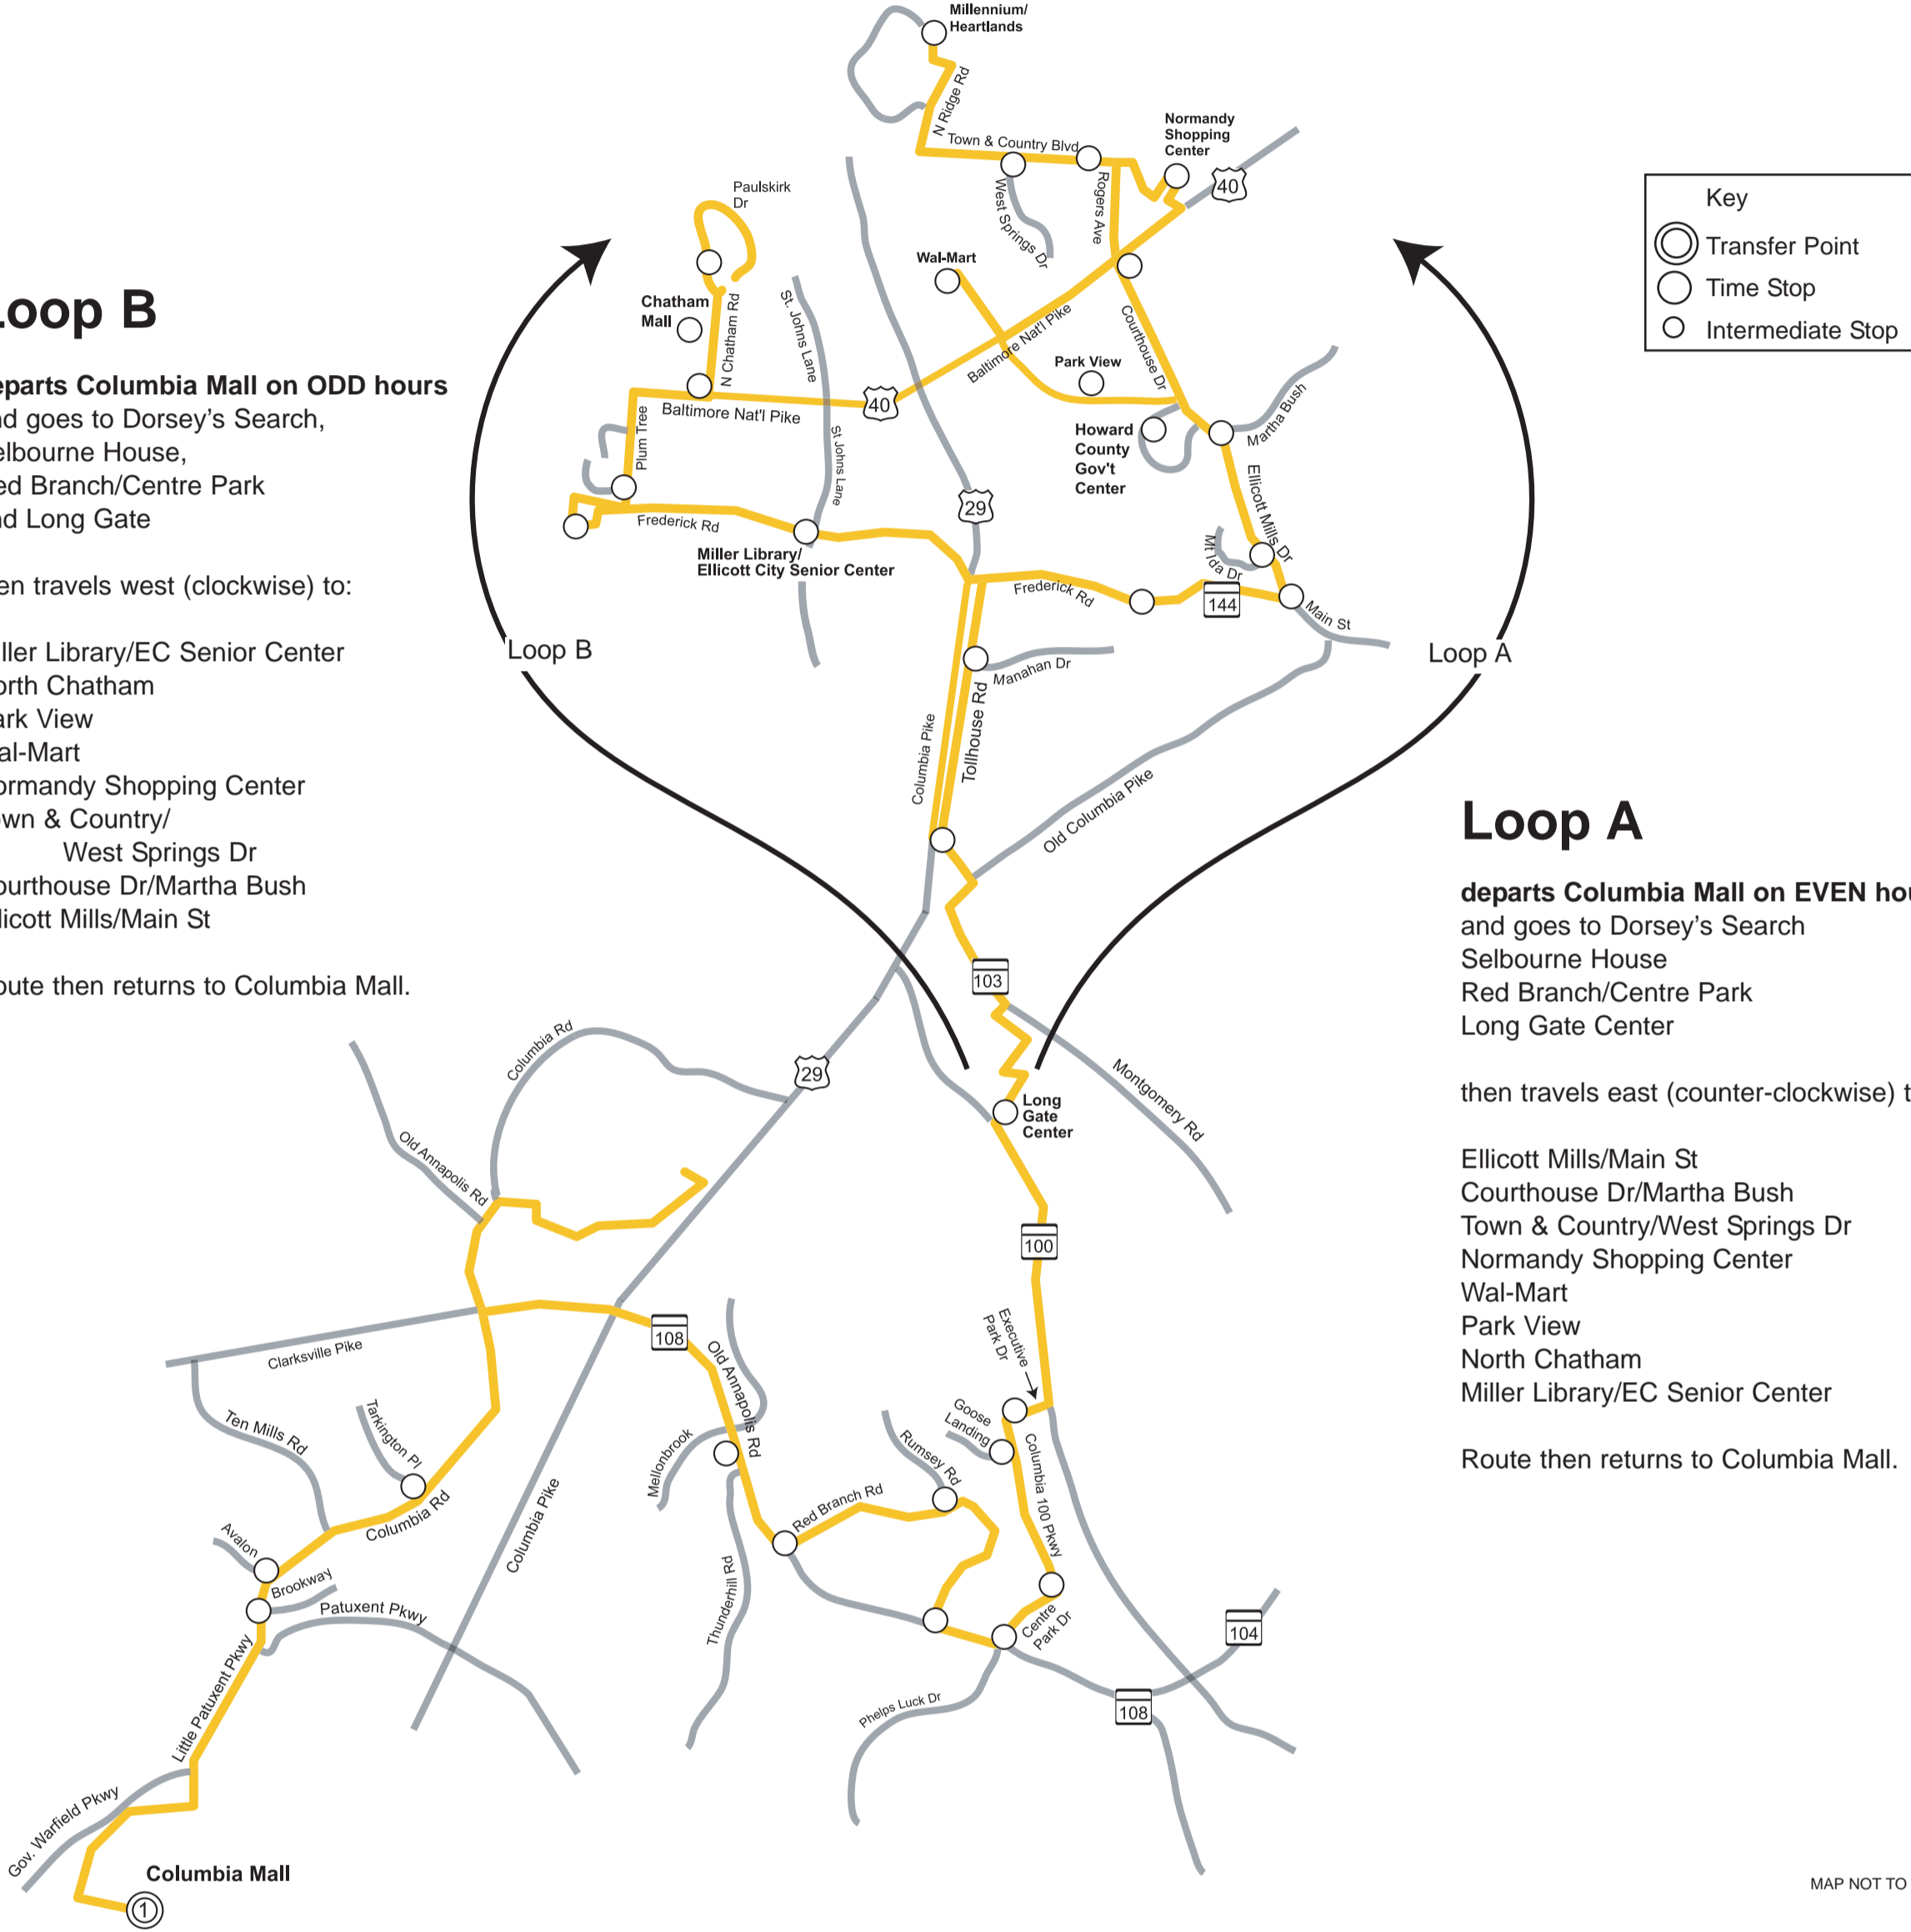

## Loop B

departs Columbia Mall on ODD hours and goes to Dorsey's Search, Selbourne House, Red Branch/Centre Park and Long Gate

then travels west (clockwise) to:

- Miller Library/EC Senior Center
- North Chatham
- Park View
- Wal-Mart
- Normandy Shopping Center
- Town & Country/ West Springs Dr
- Courthouse Dr/Martha Bush
- Ellicott Mills/Main St

Route then returns to Columbia Mall.

## Loop A

departs Columbia Mall on EVEN hours and goes to Dorsey's Search, Selbourne House, Red Branch/Centre Park, Long Gate Center

then travels east (counter-clockwise) to:

- Ellicott Mills/Main St
- Courthouse Dr/Martha Bush
- Town & Country/West Springs Dr
- Normandy Shopping Center
- Wal-Mart
- Park View
- North Chatham
- Miller Library/EC Senior Center

Route then returns to Columbia Mall.

Key

- ⊙ Transfer Point
- Time Stop
- Intermediate Stop

MAP NOT TO SCALE